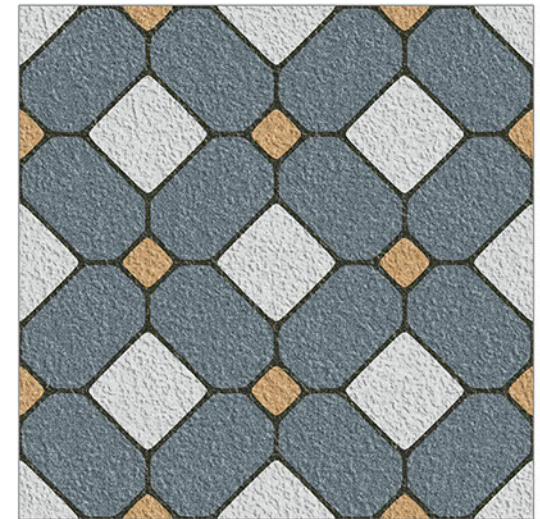

 **HIGH STRENGTH**

SRINIVASA INTERNATIONAL
Home Solutions

400 x 400mm

MATT FINISH

HEAVY DUTY PARKING TILES

MAKER-143

 **100% Waterproof**

 **HIGH STRENGTH** 