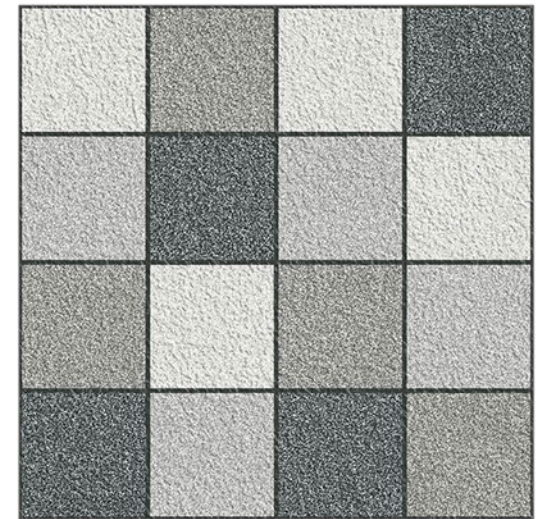

100% Waterproof

HIGH STRENGTH

SRINIVASA INTERNATIONAL
Home Solutions

400 x 400mm

MATT FINISH

HEAVY DUTY PARKING TILES

MAKER-139

 **100% Waterproof**