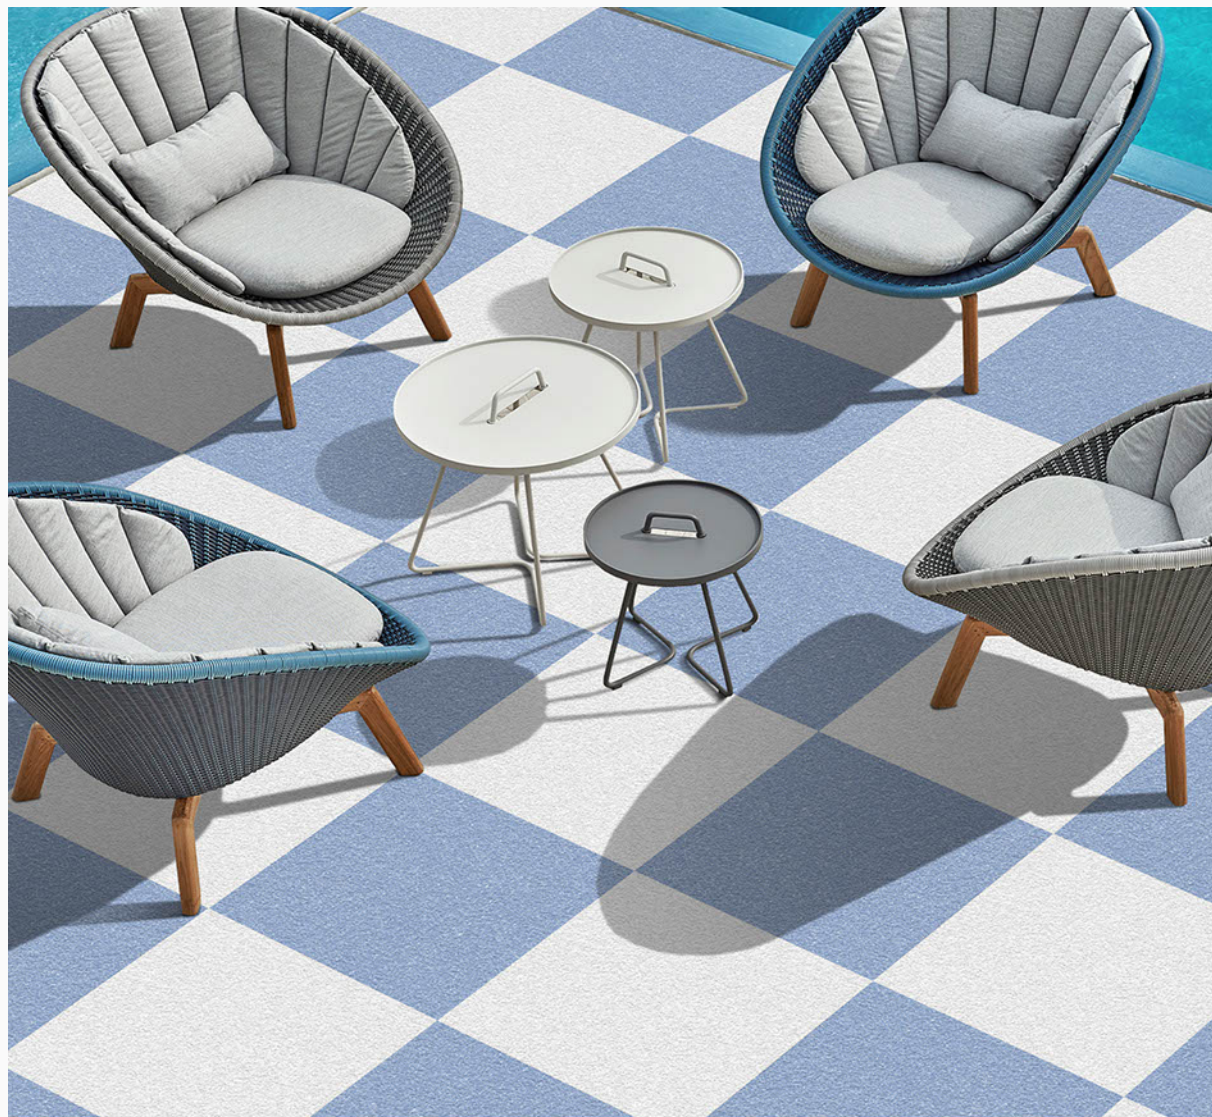

RANDOM

PLAIN

MATT

SRINIVASA INTERNATIONAL
Home Solutions

400 x 400mm

MATT FINISH

HEAVY DUTY PARKING TILES

MAKER-041